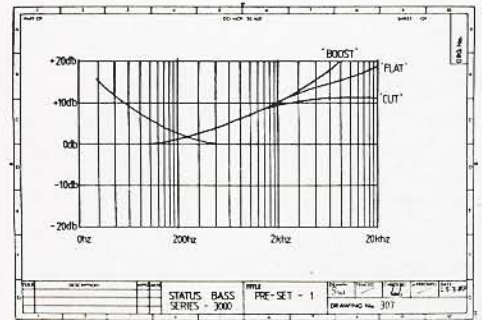

THE STATUS HYPERACTIVE™ J PICKUPS HAVE BEEN DESIGNED TO DELIVER A WIDE, FLAT FREQUENCY SPECTRUM WHILE STILL BEING FULLY HUM-CANCELLING.

ALL FREQUENCIES ON THE ACTIVE CIRCUIT HAVE BEEN PRE-SET TO GIVE OPTIMUM RESPONSE BUT THE TONE CIRCUIT HAS BEEN DESIGNED TO GIVE THE PLAYER CONTROL OVER THE ALL IMPORTANT HIGH FREQUENCIES. THE POT HAS A CENTRE DETENT WHICH MAY BE CONSIDERED AS THE "FLAT" POSITION. FROM THERE THE HIGH FREQUENCIES MAY BE BOOSTED OR CUT TO SUIT YOUR PLAYING STYLE OR TECHNIQUE.

## TECHNICAL SPECIFICATIONS

WIDTH AT ZERO FRET	41.5mm
STRING SPACING AT BRIDGE	54.0mm
SCALE LENGTH	864mm
PICKUPS	STATUS HYPERACTIVE J TYPE
FINGERBOARD	PHENOLIC FRETTED/FRETLESS
NECK	CARBON GRAPHITE COMPOSITE
BODY	THREE PIECE SOLID HARDWOOD
WOODS AVAILABLE	AMERICAN CHERRY UTILE MAHOGANY
FINISHES	AMERICAN BLACK WALNUT NECK-POLYESTER BODY-NATURAL HAND WAXED
ACTIVE ELECTRONICS	STATUS PRE-SET 1
POWER CONSUMPTION	0.15mA
CONTROLS	PICKUP BALANCE CONTROL WITH CENTRE INDENT 21 POSITION MASTER VOLUME CONTROL TREBLE CUT/BOOST WITH CENTRE INDENT
HARDWARE	SOLID BRASS WITH GOLD E.P. LACQUER