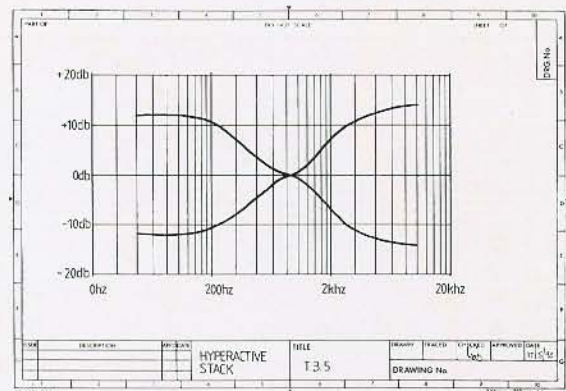

THE MATRIX IS THEIR BASS.

IT FEATURES A CARBON GRAPHITE SLIM-LINE THRO' NECK MOULDING AND IS AVAILABLE IN BOTH 4 AND 5 STRING MODELS.

THE NECK IS SET INTO A SOLID WALNUT BODY WHICH IS CONTOURED TO REFLECT THE STYLE OF THE REST OF THE RANGE. THE GRAPHITE, AS ON ALL THRO' NECK STATUS BASSES, EXTENDS RIGHT UNDER THE BRIDGE FOR MAXIMUM SUSTAIN. THE SOLID BRASS BRIDGE ITSELF IS A UNIQUE STATUS DESIGN WHICH LOCKS ALL THE BRIDGE SADDLES INTO THE BRIDGE BASE TO GIVE ONE HEAVY, SOLID UNIT.

TWO STATUS HYPERACTIVE PICKUPS ARE USED IN CONJUNCTION WITH A HYPERACTIVE "STACK" TREBLE/BASS, CUT/BOOST CIRCUIT. THIS PICKUP/CIRCUIT COMBINATION ALONG WITH THE PICKUP BLEND CONTROL ALLOW A VAST RANGE OF SOUNDS TO BE CREATED.

TECHNICAL SPECIFICATIONS

	4 STRING	5 STRING
WIDTH AT ZERO FRET	41.5MM	48.0MM
STRING SPACING AT BRIDGE	54.0MM	60.0MM
SCALE LENGTH	864MM	864MM
PICKUPS	STATUS P/J	STATUS J/J
FINGERBOARD	PHENOLIC FRETTED/FRETLESS	
THRO' NECK	SLIM-LINE GRAPHITE	
BODY	SOLID HARDWOOD	
LACQUER	TRANSPARENT BLACK METALLIC POLYESTER	
HARDWARE	SOLID BRASS	
ELECTRONICS	STATUS HYPERACTIVE "STACK"	
POWER CONSUMPTION	0.150MA	
STRINGS	STATUS HYPERACTIVE 40-100	
CONTROLS	PICKUP BLEND CONTROL WITH CENTRE DETENT 21 POSITION MASTER VOLUME TREBLE CUT/BOOST WITH DETENT BASS CUT/BOOST WITH DETENT	

OPTIONS AVAILABLE

- ✦ FRETLESS, LINED FRETLESS FINGERBOARD
- ✦ EXOTIC WOOD FINGERBOARD
- ✦ L.E.D. LIGHTS ON THE FINGERBOARD

'STATUS' IS A REGISTERED TRADE MARK
'HYPERACTIVE' IS A TRADE MARK OF STATUS GRAPHITE
ALL BASSES ARE DESIGNED BY ROB GREEN

STATUS GRAPHITE,
UNIT 4, COLEMANS BRIDGE,
COLCHESTER ROAD, WITHAM,
ESSEX CM8 3HP, ENGLAND
TEL: 0376 500575
FAX: 0376 500569

DUE TO THE NATURE OF THE MATERIALS USED AND OUR POLICY OF CONSTANT IMPROVEMENT, STATUS GRAPHITE RESERVES THE RIGHT TO ALTER PRICES AND SPECIFICATIONS WITHOUT NOTICE.

Status®
GRAPHITE